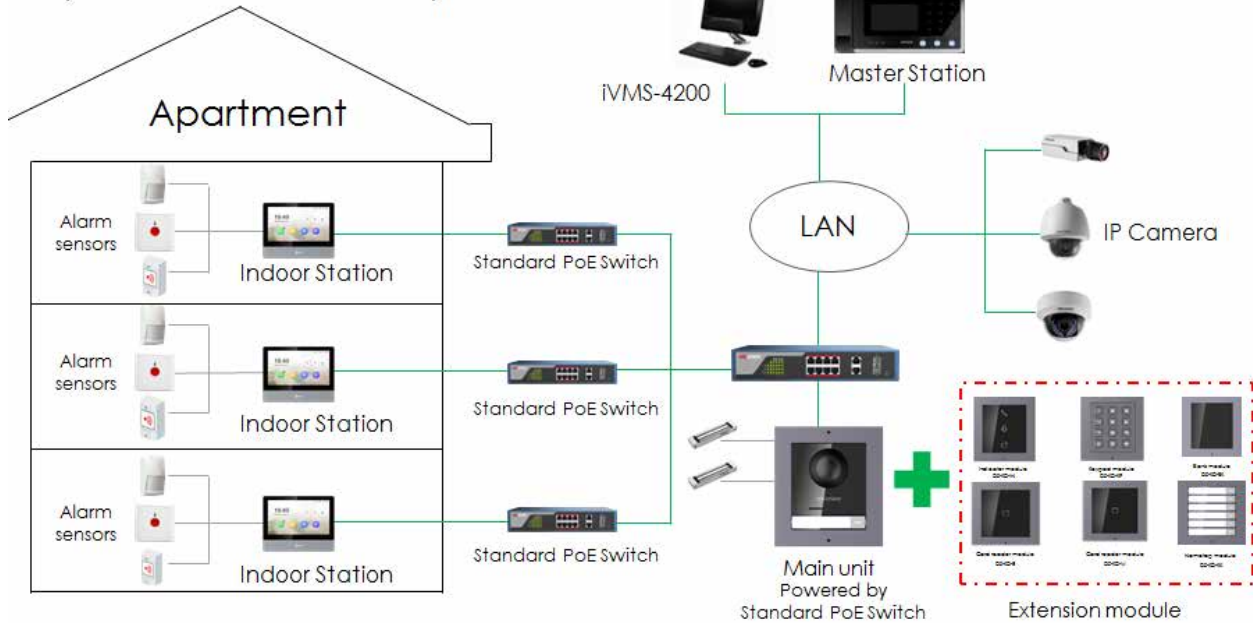

Typical Application

System Framework for Apartment