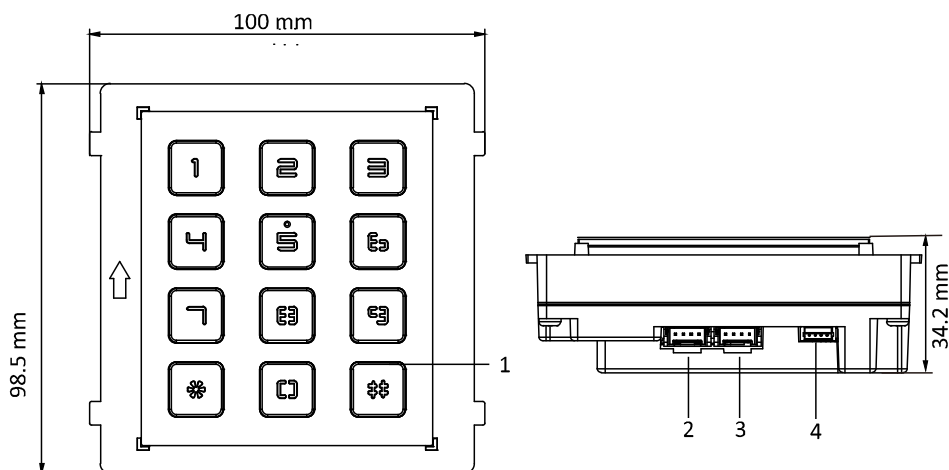

Specification

Model		DS-KD-KP
System parameters	Processor	Embedded MCU Processor
	Operation method	Physical Button
Interfaces	Module-connecting	2(1 Input, 1 Output)
	Debug	1
General	Physical button	12
	DIP Switch	8
	Power Input	12 VDC(Powered by the other module)
	Power Output	12 VDC(Powered for the other module)
	Power consumption	≤2 W
	Working temperature	-40° C to +60° C(-40° F to 140° F)
	Working humidity	10% to 95%
	Protection level	IP65, IK7
	Installation	Flush Mounting, Surface Mounting
	Dimensions (L × W × H)	98.5 mm × 100 mm × 34.2 mm (3.87" × 3.95" × 1.33")

Appearance and Interface

No.	Description
1	Button
2	Module-connecting Interface(output)
3	Module-connecting Interface(input)
4	Debug Port