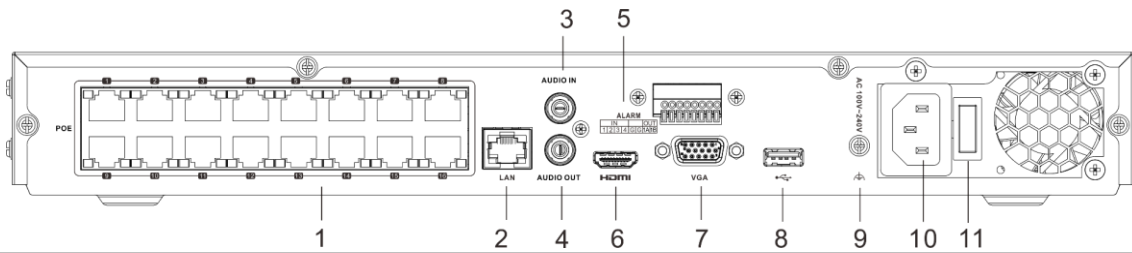

Physical Interface

No.	Description	No.	Description
1	Network interfaces with PoE function	7	VGA interface
2	LAN network interface	8	USB interface
3	AUDIO IN	9	GND
4	AUDIO OUT	10	Power supply
5	ALARM IN and OUT	11	Power switch
6	HDMI interface		

Available Model

DS-7616NXI-K2/16P

Headquarters

No.555 Qianmo Road, Binjiang District,
Hangzhou 310051, China
T +86-571-8807-5998
www.hikvision.com

Follow us on social media to get the latest product and solution information.