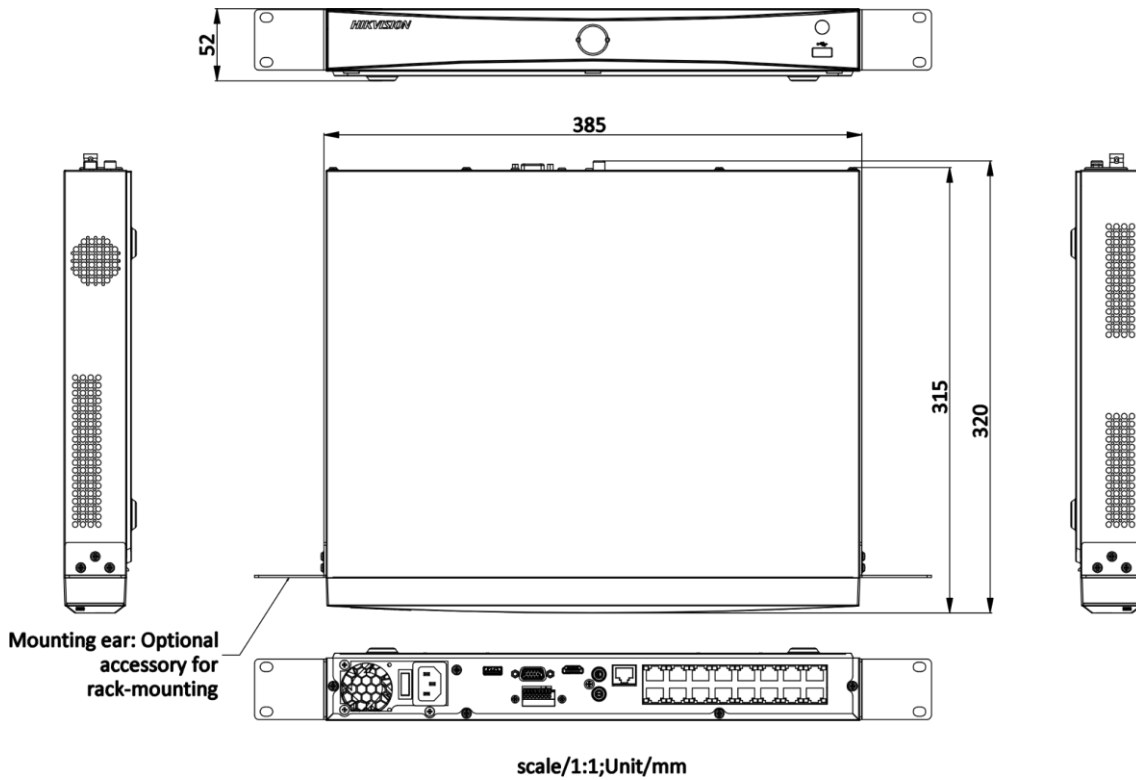

<b>PoE</b>	
Interface	16, RJ-45 10/100 Mbps self-adaptive Ethernet interface
Power	≤ 200 W
Standard	IEEE 802.3af/at
<b>Auxiliary Interface</b>	
SATA	2 SATA interfaces
Capacity	Up to 10 TB capacity for each HDD
USB Interface	Front panel: 1 × USB 2.0; Rear panel: 1 × USB 2.0
Alarm In/Out	4/1
<b>General</b>	
Power Supply	100 to 240 VAC, 50 to 60 Hz
Consumption	≤ 15 W (without HDD and PoE off)
Working Temperature	-10 °C to 55 °C (14 °F to 131 °F)
Working Humidity	10% to 90%
Dimension (W × D × H)	385 mm × 315 mm × 52 mm (15.2"× 12.4" × 2.0")
Weight	≤ 3 kg (without HDD, 6.6 lb.)
<b>Certification</b>	
FCC	Part 15 Subpart B, ANSI C63.4-2014
CE	EN 55032: 2015, EN 61000-3-2, EN 61000-3-3, EN 50130-4, EN 55035: 2017

## Dimension