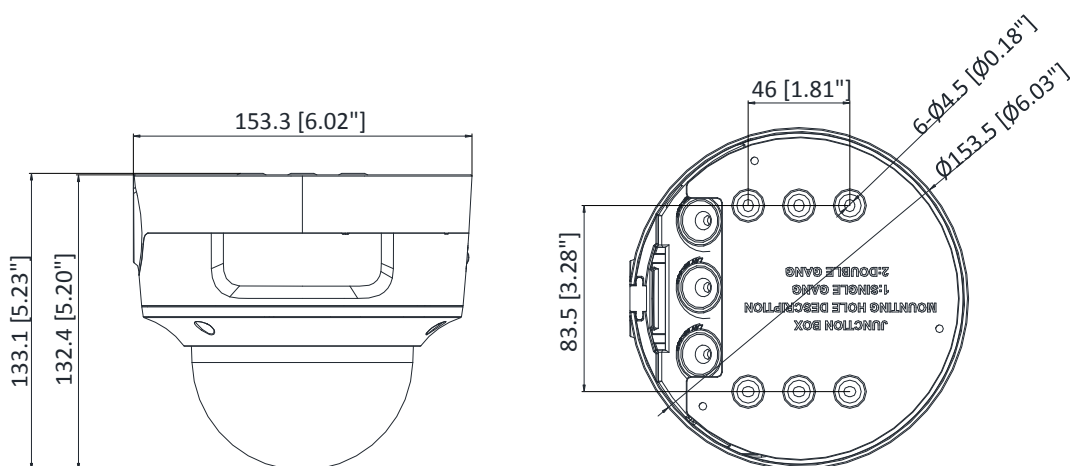

Software Reset	Yes
Linkage Method	Upload to FTP/NAS/memory card, notify surveillance center, send email, trigger alarm output, trigger recording, trigger capture, audible warning
Storage Conditions	-30 °C to 60 °C (-22 °F to 140 °F), humidity 95% or less (non-condensing)
Startup and Operating Conditions	-30 °C to 60 °C (-22 °F to 140 °F), humidity 95% or less (non-condensing)
Power Supply	12 VDC ± 25%, two-core terminal block; PoE: 802.3af, Class 3
Power Consumption and Current	12 VDC, 0.9 A, max. 10.8 W PoE: (802.3af, 36V to 57V), 0.4 A to 0.2 A, max. 12.9 W
Power Interface	2-core terminal block
Material	Metal
Camera Dimension	Φ153.5 × 133.2 mm (Φ6" × 5.2")
Package Dimension	244 × 174 × 173 mm (9.6" × 6.9" × 6.8")
Camera Weight	1080 g (2.4 lb.)
With Package Weight	1671 g (3.7 lb.)

## Dimension

Unit: mm (inch)

**Accessory**

**DS-1476ZJ-SUS**  
**Corner Mount**

**DS-1227ZJ-DM37**  
**In-Ceiling Mount**

**DS-1471ZJ-155**  
**Pendant Mount**

**DS-1475ZJ-SUS**  
**Vertical pole mount**

**DS-1473ZJ-155**  
**Wall Mount**